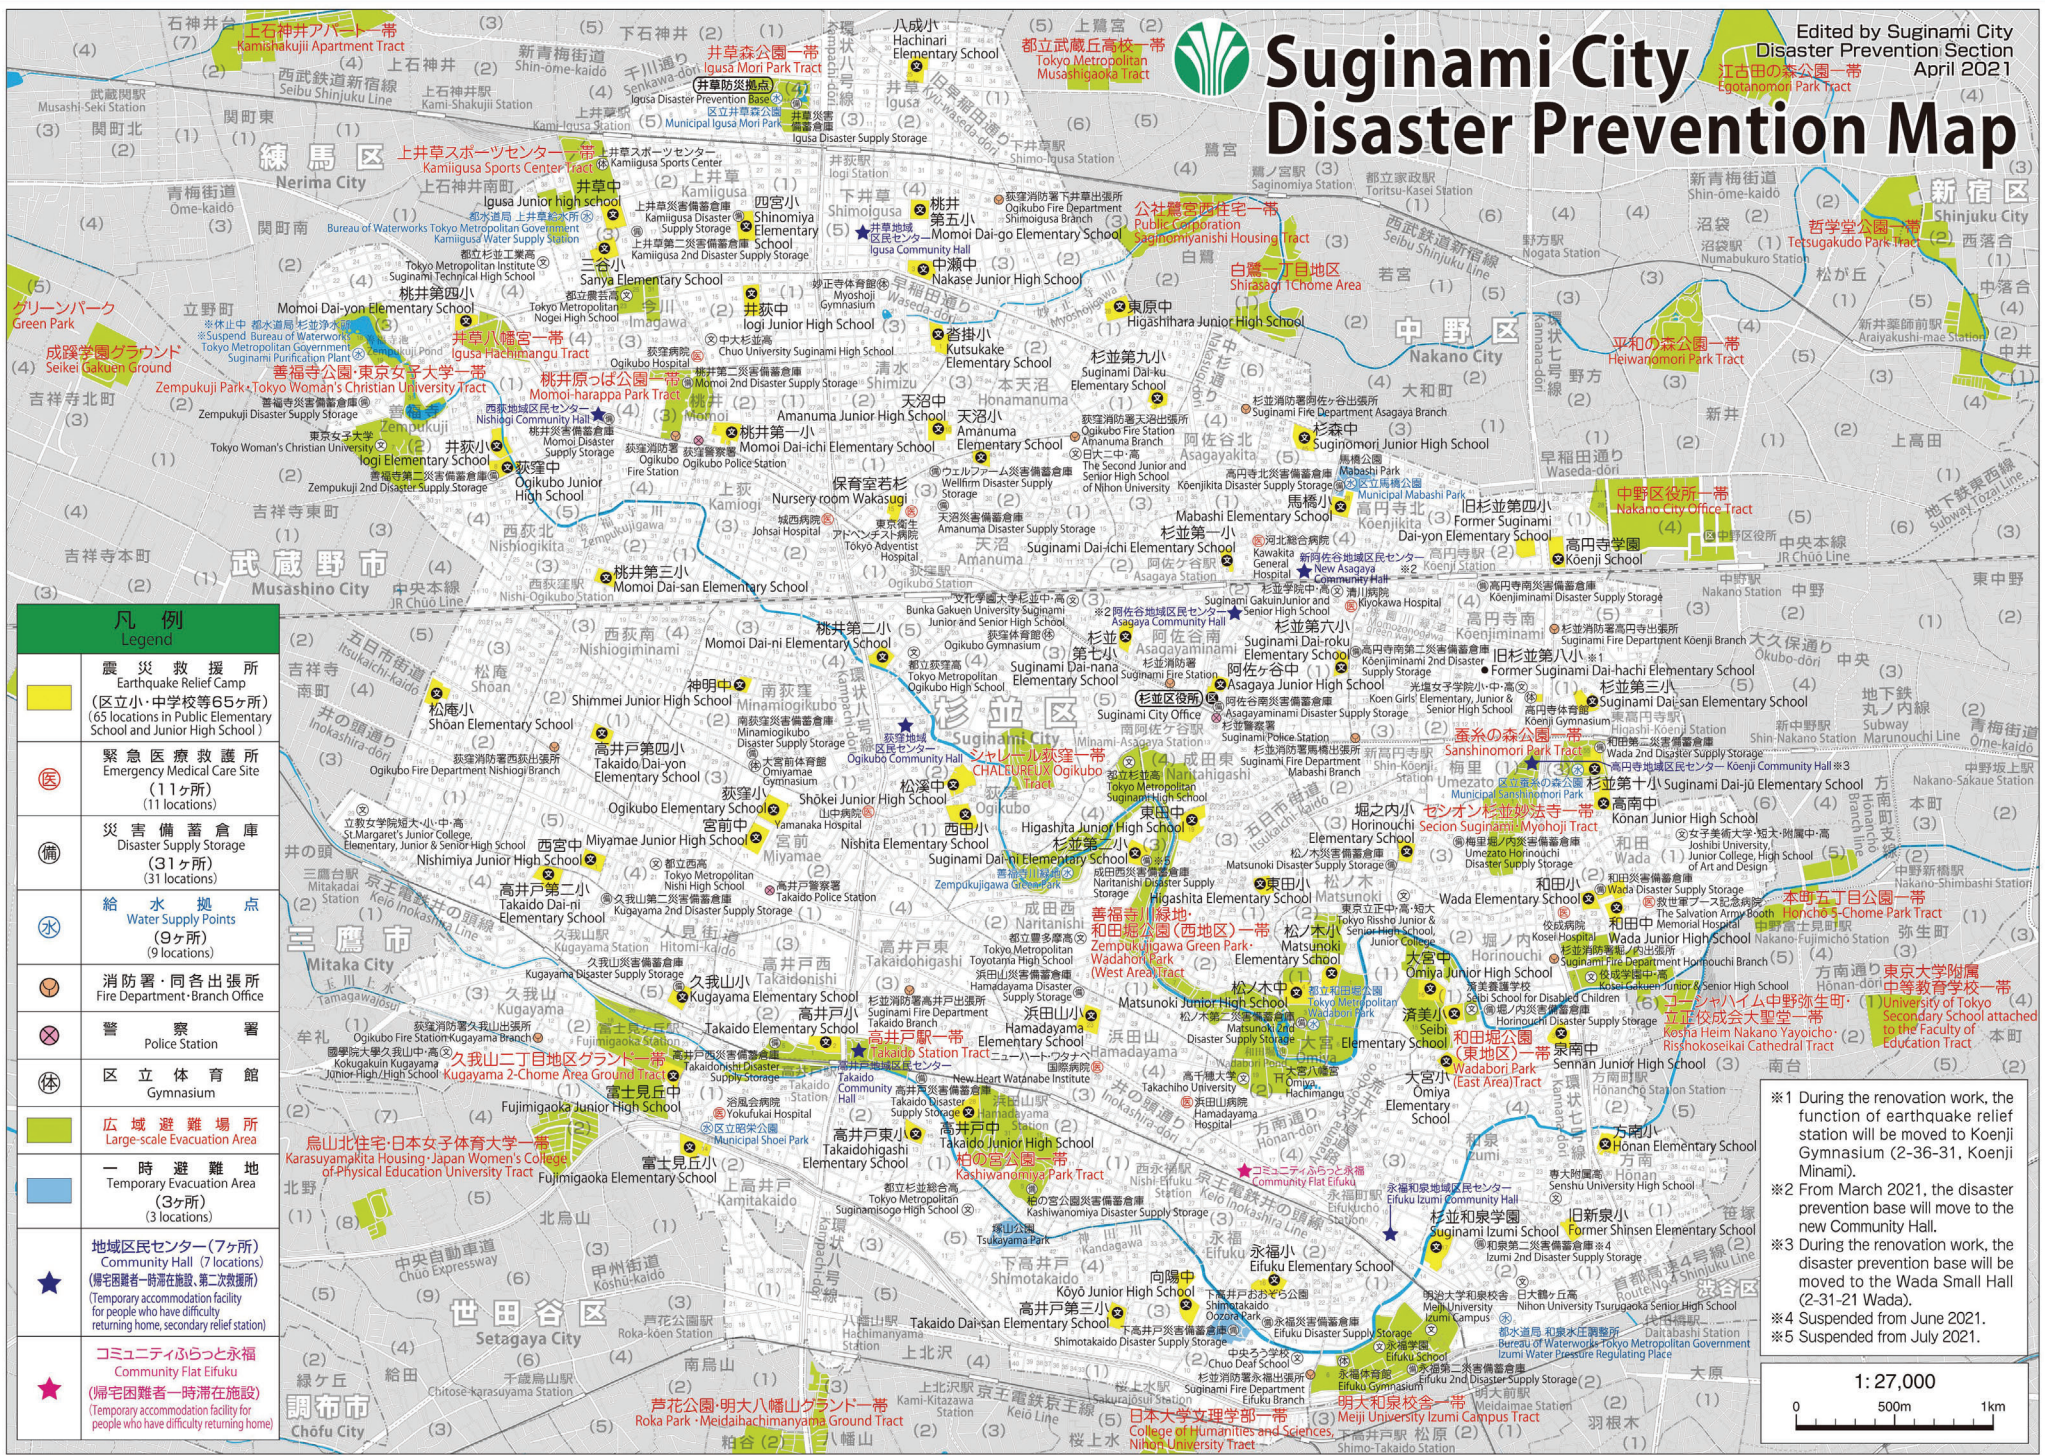

Suginami City Disaster Prevention Map

Edited by Suginami City Disaster Prevention Section April 2021

凡例 Legend	
	震災救援所 Earthquake Relief Camp (区立小・中学校等65ヶ所) (65 locations in Public Elementary School and Junior High School)
	緊急医療救護所 Emergency Medical Care Site (11ヶ所) (11 locations)
	災害備蓄倉庫 Disaster Supply Storage (31ヶ所) (31 locations)
	給水拠点 Water Supply Points (9ヶ所) (9 locations)
	消防署・同各出張所 Fire Department-Branch Office
	警察署 Police Station
	区立体育館 Gymnasium
	広域避難場所 Large-scale Evacuation Area
	一時避難地 Temporary Evacuation Area (3ヶ所) (3 locations)
	地域区民センター(7ヶ所) Community Hall (7 locations) (帰宅困難者一時滞在施設、第二次救護所) (Temporary accommodation facility for people who have difficulty returning home, secondary relief station)
	コミュニティふらっと永福 Community Flat Eitoku (帰宅困難者一時滞在施設) (Temporary accommodation facility for people who have difficulty returning home)

- ※1 During the renovation work, the function of earthquake relief station will be moved to Koenji Gymnasium (2-36-31, Koenji Minami).
- ※2 From March 2021, the disaster prevention base will move to the new Community Hall.
- ※3 During the renovation work, the disaster prevention base will be moved to the Wada Small Hall (2-31-21 Wada).
- ※4 Suspended from June 2021.
- ※5 Suspended from July 2021.